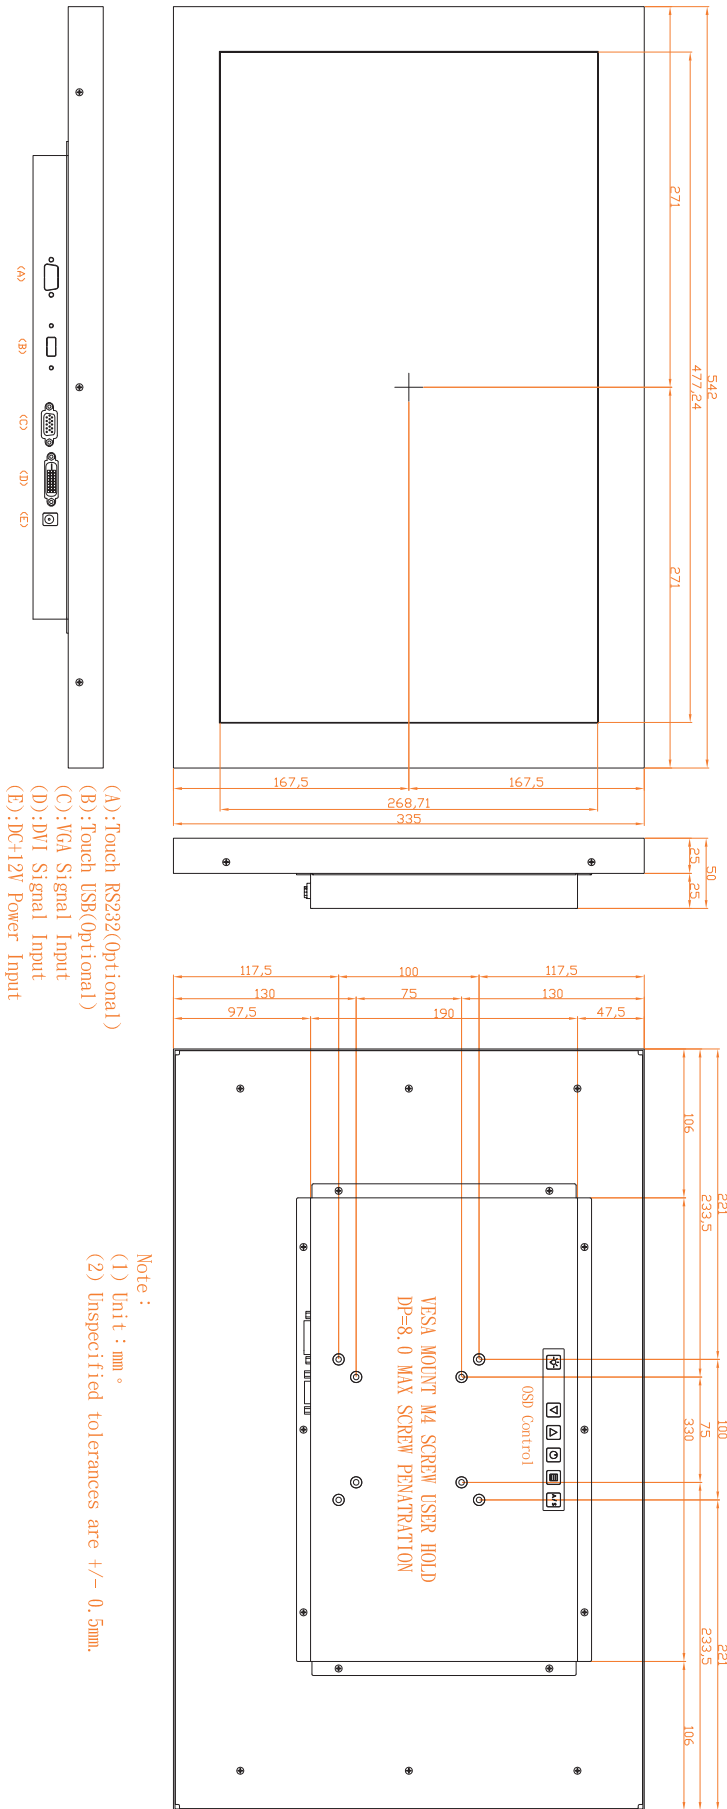

21.5" Chassis Touch LCD Monitor

- 21.5" TFT LCD with resolution up to 1920 x 1080.
- Suitable for military, tablet, ruggedized PC, kiosk, advertising, POS, marine, transportation, gaming, gas pump.

Picture:

Specifications:

Panel Model	M215LS-A
Screen Diagonal	21.5-inch
Active Display Area (mm)	476.64 (H) x 268.11 (V)
Pixel Pitch (um)	248.25 (per one triad) x 248.25
Number of Pixels	1920(x3) x 1080
Contrast Ratio	3000:1
Display Color	16.7M Colors
Brightness (cd/m ²)	250 cd/m ² (Without Touch Screen)
Viewing Angle(Typ.)	89 / 89 / 89 / 89 (R/L/U/D)
Signal Connector	15 PIN D-Sub,DVI
Power Source	DC +12V(+/-10%)
Power Management	VESA DPMS Compliant
Operating Temperature	-0 ~ +50 °C
Storage Temperature	-20 ~ +60 °C
Plug & Play	VESA DDC 1/2B
Touch Type	5-Wire Resistive Touch Screen
Transparency	> 80% (typ.)
Hardness of surface	3H
Linearity	±1.5%(max.)
Touch Interface	USB or RS232 (Optional)

Mechanical Drawing:

*All specifications and photos are subject to change without notice.