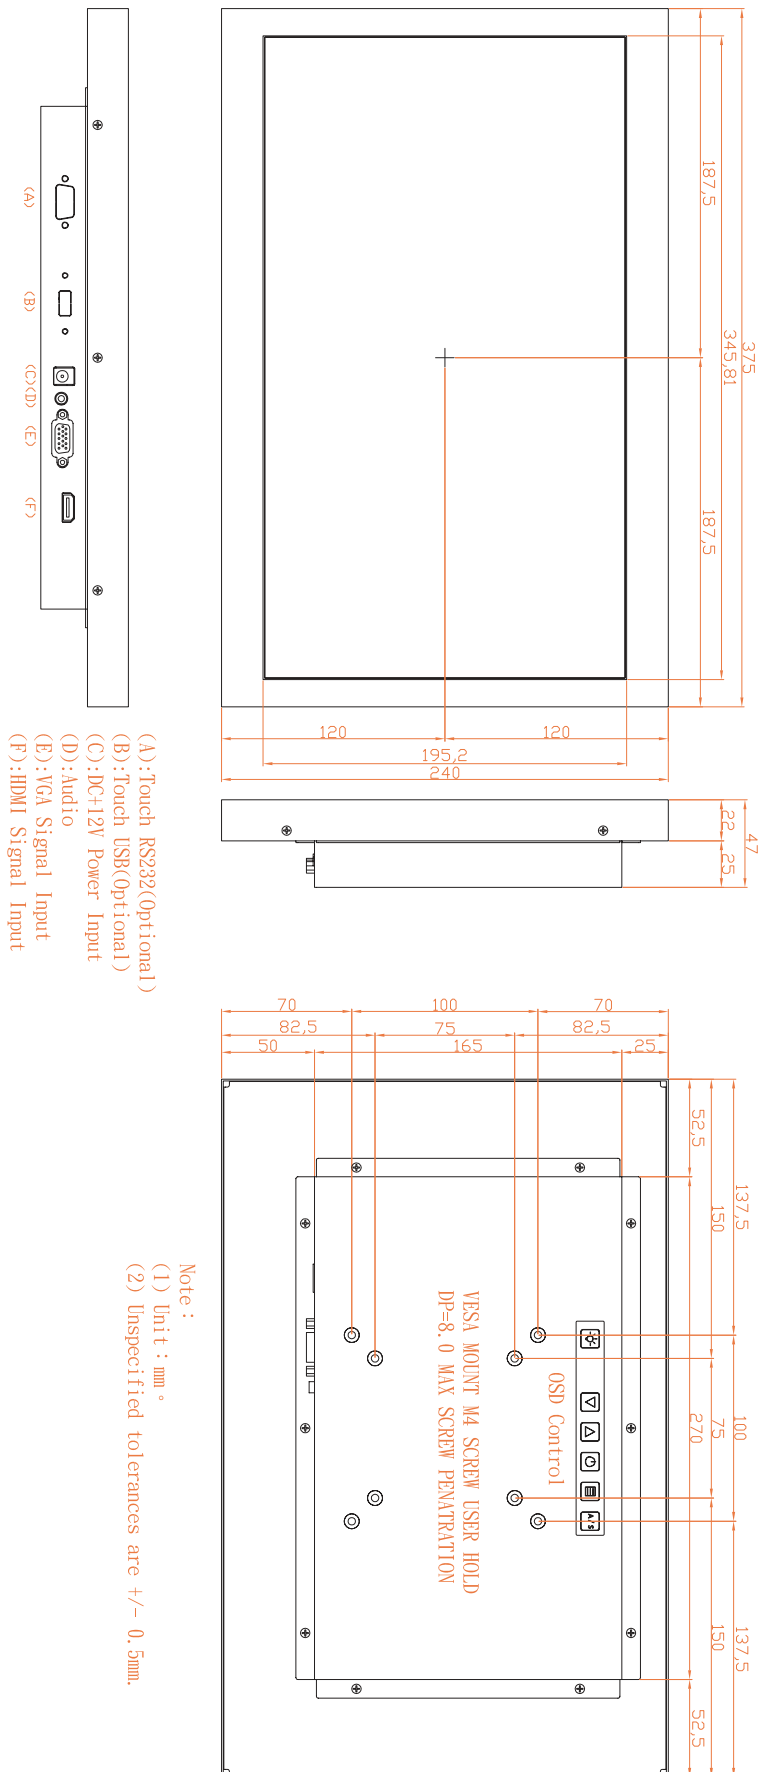

15.6" Chassis Touch LCD Monitor

- 15.6" TFT LCD with resolution up to 1920 x 1080.
- Suitable for military, tablet, ruggedized PC, kiosk, advertising, POS, marine, transportation, gaming, gas pump.

Picture:

Specifications:

Panel Model	M156LS-A
Screen Diagonal	15.6-inch
Active Display Area (mm)	344.16(H) × 193.59(V)
Pixel Pitch (mm)	0.17925(H) × 0.17925 (V)
Number of Pixels	1920(H) × 1080(V)
Contrast Ratio	1000:1
Display Color	262K Colors by using eDP
Brightness (cd/m ²)	300 cd/m ² (Without Touch Screen)
Viewing Angle(Typ.)	85 / 85 / 85 / 85 (R/L/U/D)
Signal Connector	15 PIN D-Sub,HDMI
Power Source	DC +12V(+/-10%)
Power Management	VESA DPMS Compliant
Operating Temperature	-0 ~ +50 °C
Storage Temperature	-20 ~ +60 °C
Plug & Play	VESA DDC 1/2B
Touch Type	5-Wire Resistive Touch Screen
Transparency	> 80% (typ.)
Hardness of surface	3H
Linearity	±1.5%(max.)
Touch Interface	USB or RS232 (Optional)

Mechanical Drawing:

*All specifications and photos are subject to change without notice.