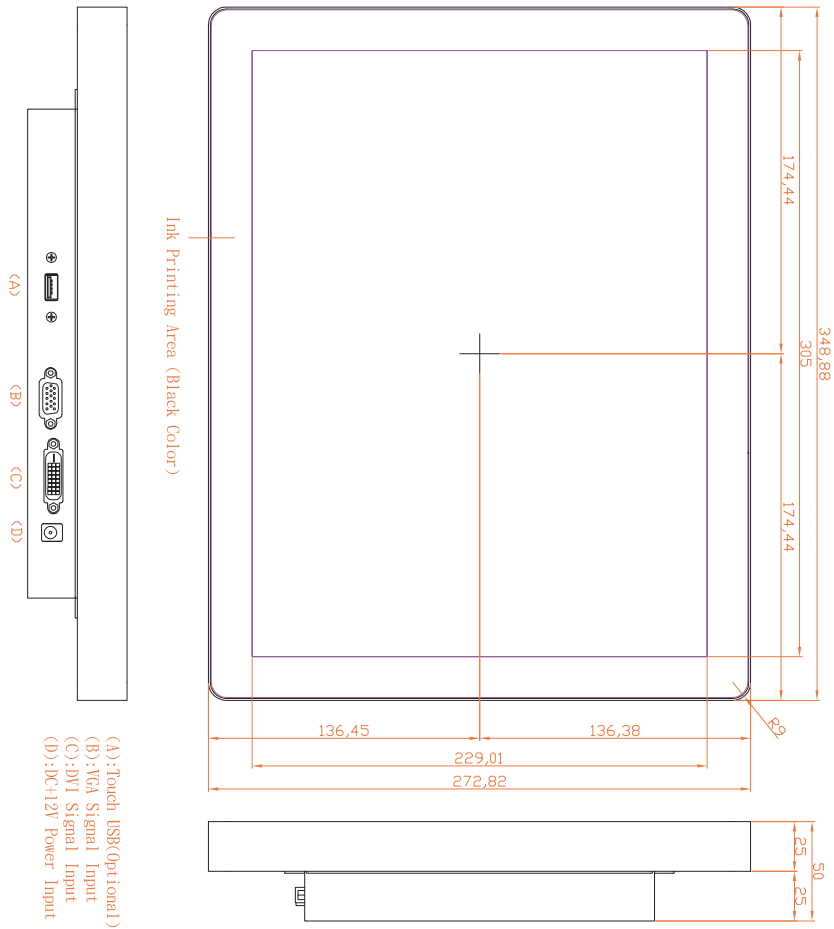

# 15.0" Flat surface multi touch Monitor

- 15.0" TFT LCD with resolution up to 1024 x 768.
- Suitable for military, tablet, ruggedized PC, kiosk, advertising, POS, marine, transportation, gaming, gas pump.

## Specifications:

Panel Model	NF150LS-A
Screen Diagonal	15.0-inch
Active Display Area (mm)	304.1 (H) x 228.1(V)
Pixel Pitch (mm)	0.297(H) x 0.297(W)
Number of Pixels	1024 x R.G.B x 768
Contrast Ratio	2000:1
Display Color	262K/16.2M Colors
Brightness (cd/m <sup>2</sup> )	300 cd/m <sup>2</sup> (Without Touch Screen)
Viewing Angle(Typ.)	88 / 88 / 88 / 88 ( R/L/U/D)
Signal Connector	15 PIN D-Sub,DVI
Power Source	DC +12V(+/-10%)
Power Management	VESA DPMS Compliant
Operating Temperature	-20 ~ +70 °C
Storage Temperature	-30 ~ +70 °C
Plug & Play	VESA DDC 1/2B
Touch Type	Projected Capacitive Touch
Transparency	> 85% (typ.)
Hardness of surface	7H
Linearity	±1.5%(max.)
Touch Interface	USB

# Mechanical Drawing:

Note :  
 (1) Unit : mm.  
 (2) Unspecified tolerances are +/- 0.5mm.

\*All specifications and photos are subject to change without notice.