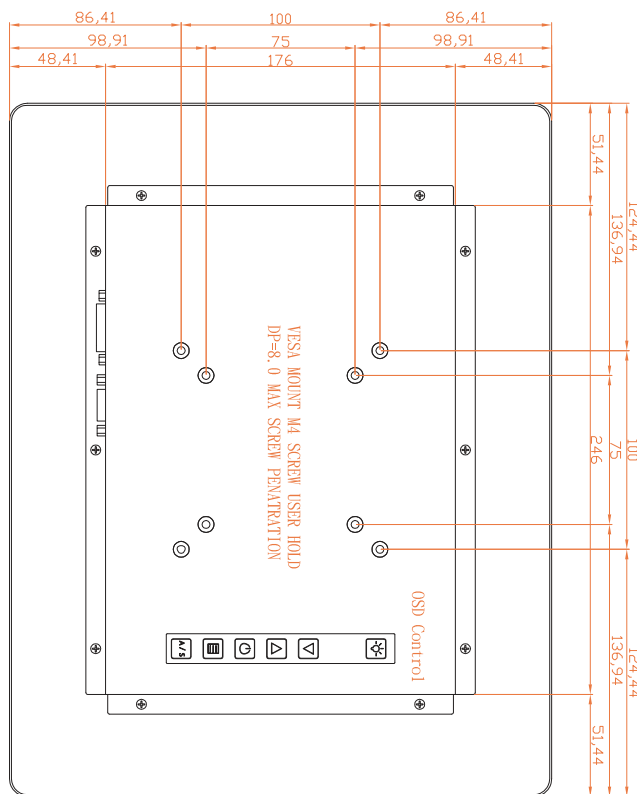

# 15.0" Flat surface multi touch Monitor

- 15.0" TFT LCD with resolution up to 1024 x 768.
- Suitable for military, tablet, ruggedized PC, kiosk, advertising, POS, marine, transportation, gaming, gas pump.

## Specifications:

Panel Model	NF150LS-A
Screen Diagonal	15.0-inch
Active Display Area (mm)	304.1 (H) x 228.1(V)
Pixel Pitch (mm)	0.297(H) x 0.297(W)
Number of Pixels	1024 x R.G.B x 768
Contrast Ratio	2000:1
Display Color	262K/16.2M Colors
Brightness (cd/m <sup>2</sup> )	300 cd/m <sup>2</sup> (Without Touch Screen)
Viewing Angle(Typ.)	88 / 88 / 88 / 88 ( R/L/U/D)
Signal Connector	15 PIN D-Sub,DVI
Power Source	DC +12V(+/-10%)
Power Management	VESA DPMS Compliant
Operating Temperature	-20 ~ +70 °C
Storage Temperature	-30 ~ +70 °C
Plug & Play	VESA DDC 1/2B
Touch Type	Projected Capacitive Touch
Transparency	> 85% (typ.)
Hardness of surface	7H
Linearity	±1.5%(max.)
Touch Interface	USB

# Mechanical Drawing:

Note :  
 (1) Unit : mm.  
 (2) Unspecified tolerances are +/- 0.5mm.

\*All specifications and photos are subject to change without notice.